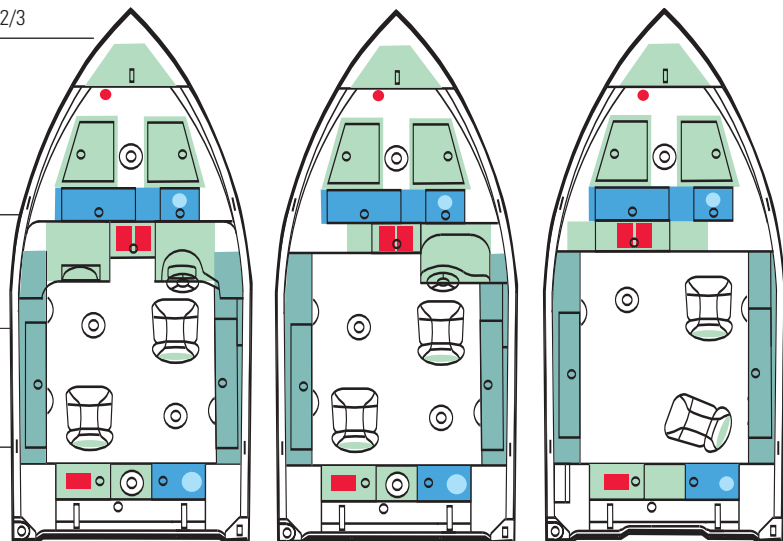

NAVIGATOR 175 Sport

NAVIGATOR 175 CS

NAVIGATOR 175 tiller